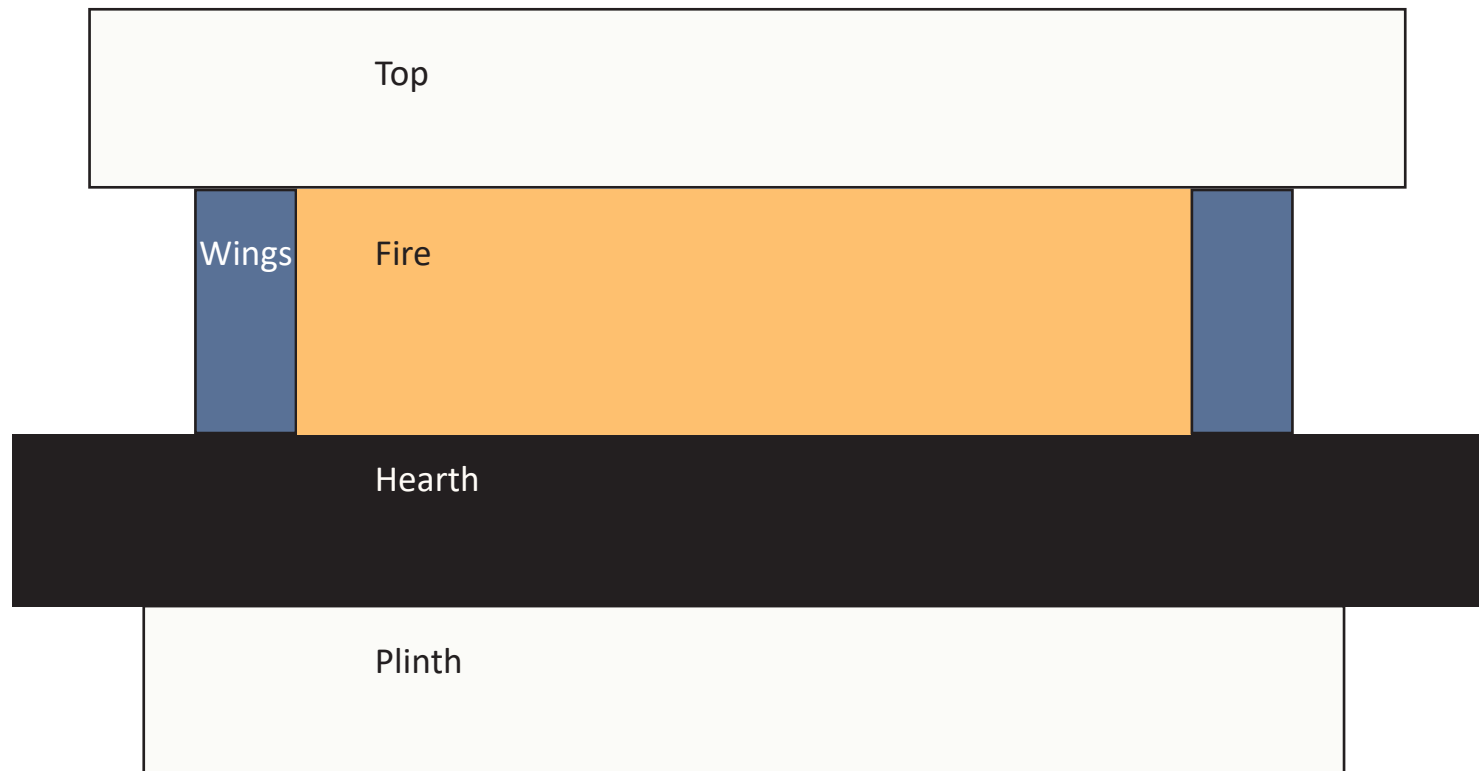

The Aral

Top	52" wide x 5" High 11" deep
Wings	7" wide
Fire window	33.5" wide x 16.5" High
Hearth	54" wide x 7" High 12.5" deep
Plinth	50" wide x 5" High 10.5" deep
Overall Height	33.5"